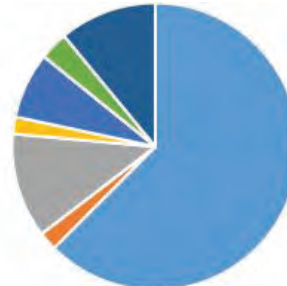

EXPENSES

- Personnel - **63%**
- Utilities - **2%**
- Building - **12%**
- Marketing - **2%**
- Professional Fees - **7%**
- Insurance - **3%**
- Administrative Expenses - **11%**